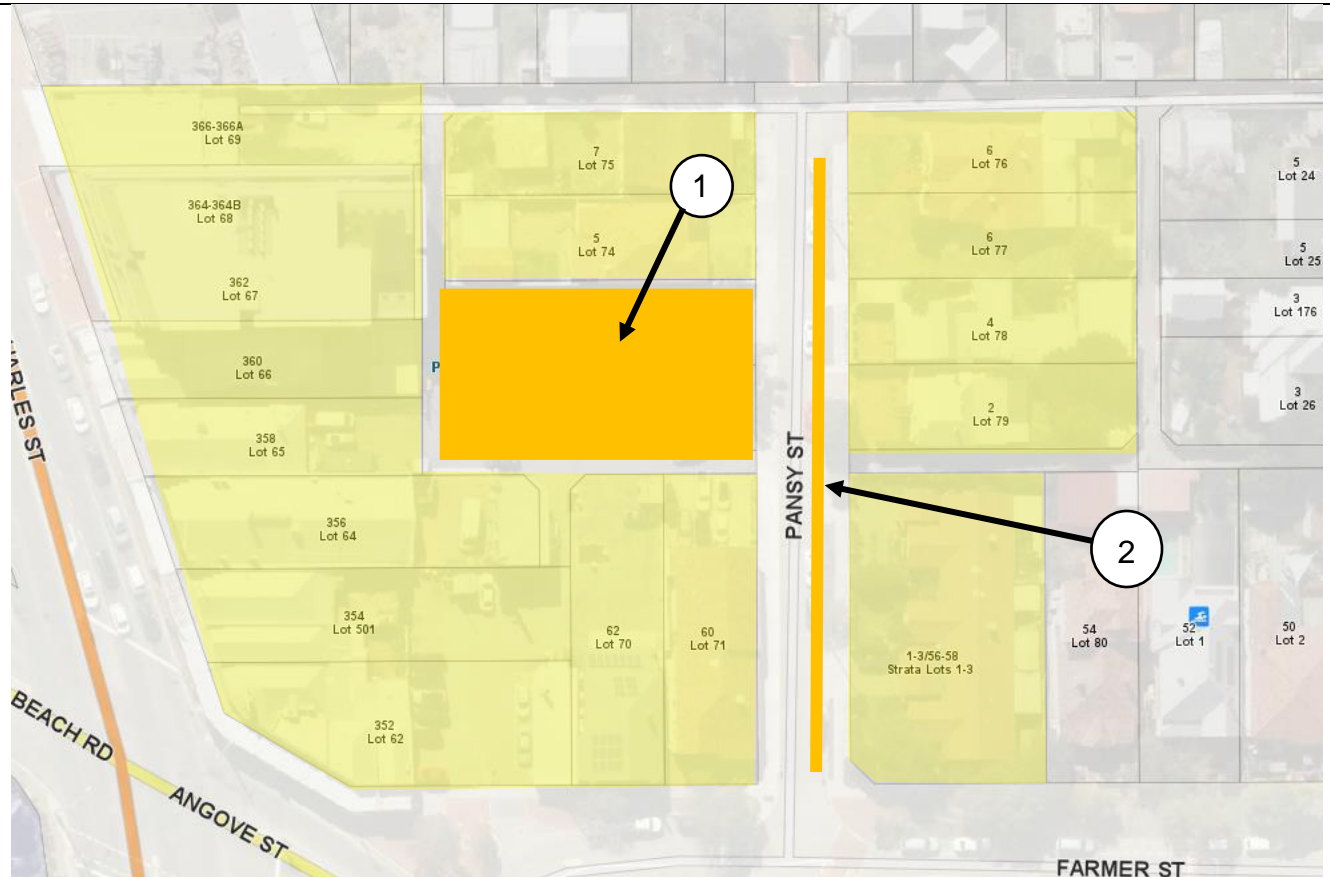

	Current Parking Restriction	Proposed Restriction
1	Unrestricted	2P 8am – 6pm Monday – Friday
2.	Unrestricted	2P 8am – 6pm Monday – Friday

 Consultation Area

CITY OF VINCENT

The City of Vincent does not warrant the accuracy of information in this publication and any person using or relying upon such information does so on the basis that the City of Vincent shall bear no responsibility or liability whatsoever for any errors, faults, defects or omissions in the information. Includes layers based on information provided by and with the permission of the Western Australian Land Information Authority (Landgate) (2013).

## Draft Pansy Street Car Park & Pansy Street Restrictions