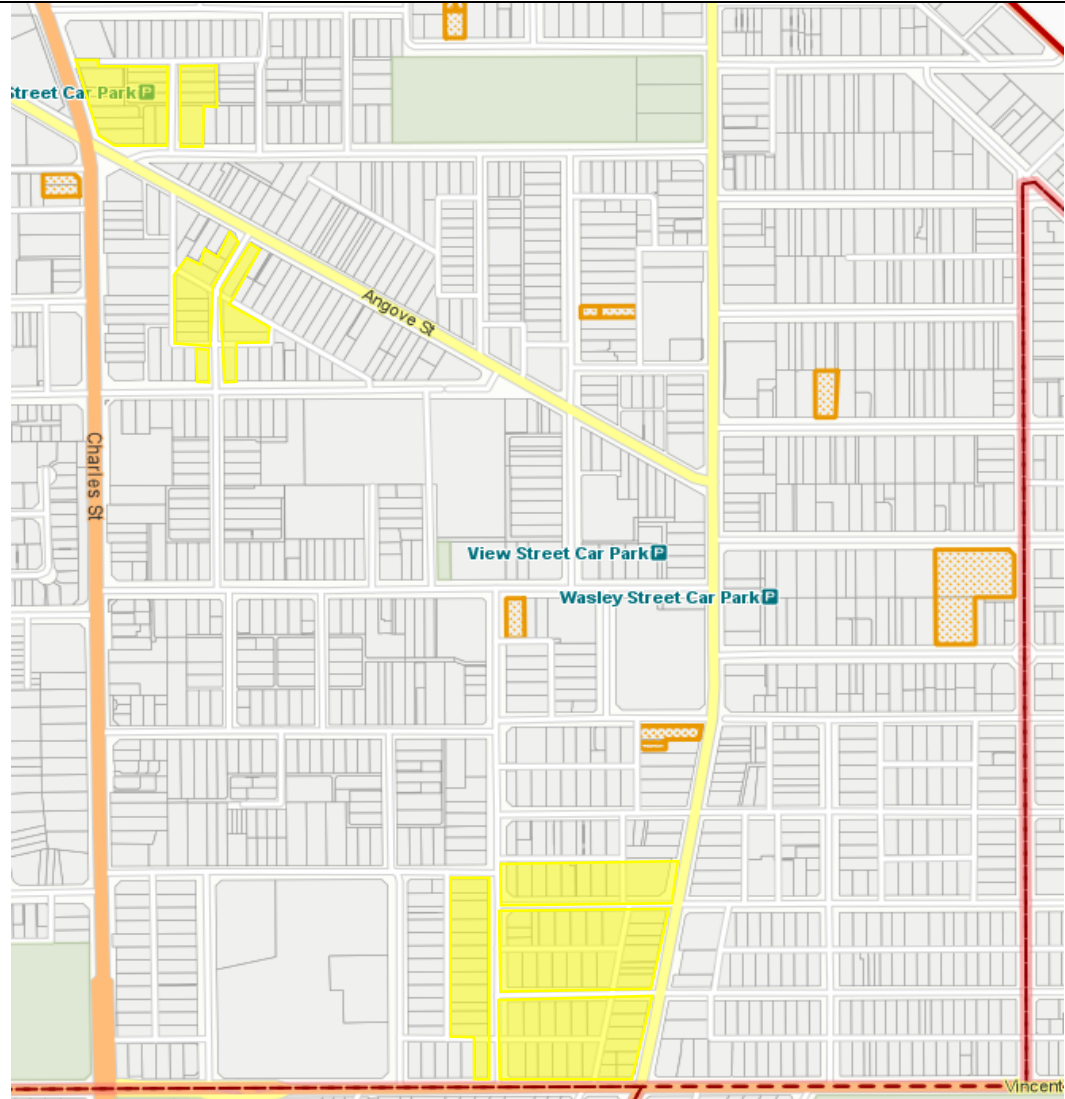

Properties consulted

CITY OF VINCENT

The City of Vincent does not warrant the accuracy of information in this publication and any person using or relying upon such information does so on the basis that the City of Vincent shall bear no responsibility or liability whatsoever for any errors, faults, defects or omissions in the information. Includes layers based on information provided by and with the permission of the Western Australian Land Information Authority (Landgate) (2013).

North Perth Parking Restrictions – Consultation Map